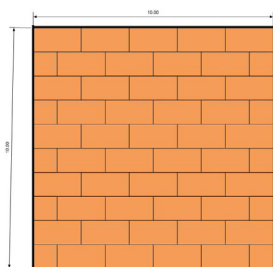

Diagram of 'brickwork fashion'

Australian Harlequin Pty Ltd
Unit 1, 47 Prime Drive
Seven Hills, NSW 2147
Australia

Tel: +61 (2) 9620 7770
Fax: +61 (2) 9620 7771

www.harlequinfloors.com
auscontact@harlequinfloors.com

SYDNEY
LONDON
LUXEMBOURG
BERLIN
PARIS
MADRID
LOS ANGELES
PHILADELPHIA
FORT WORTH
HONG KONG

Harlequin Liberty®

Harlequin Liberty is a sprung floor panel system, designed for permanent or portable installation. Panels are laid in a brickwork fashion onto the sub-floor, so that cross joints do not coincide. The panels join together by a rounded tongue and groove, which is secured in place using our 'one turn of the key' latch and lock mechanism.

Harlequin Liberty is finished by choosing an appropriate Harlequin vinyl performance floor from our range. For permanent and semi-permanent use, installation can be carried out either by the customer themselves or by our highly-skilled technical team. **Harlequin Liberty** is suitable for use with underfloor heating systems.

Harlequin Liberty sprung floor panels and the accompanying portable Harlequin vinyl performance floor can also be stored in carts, providing an easy and safe way for stage crew to move them on tour or around a venue.

Specification guide

Permanent or Portable	Both
Floor panel sizes	1m x 1m & 2m x 1m
Minimum floor thickness (before inclusion of chosen finish)	37mm
Minimum floor weight (before inclusion of chosen finish)	12.5kg/m²
Testing standards	DIN 18032-2
Average shock absorption	67%
Maximum point load (BS EN 1195)	1126kg
Area deflection	12.8%
Rolling load	>1500N
Vertical deformation	4.1mm

Harlequin's sprung floor application guide

In addition to Harlequin Liberty, we also produce a range of other sprung floors, which are listed below.

✓ = We recommend.

	Allegro	Cascade	Fiesta	FreeStyle	Hi-Shine	Marine	Reversible	Showfloor	Standfast	Studio	Solid hardwood	Engineered board
Activity		✓	✓	✓		✓			✓	✓	✓	✓
Liberty (permanent)		✓	✓	✓					✓	✓		
Liberty (portable)		✓			✓		✓	✓		✓		
Vitality		✓	✓	✓			✓		✓	✓		
WoodSpring		✓	✓	✓		✓			✓	✓	✓	✓

If you would like further information, advice and/or samples then please contact us.